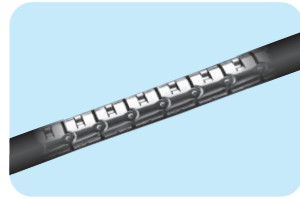

Video Processor

EOS-H-01

EA100

7.5Fr

SINGLE USE FLEXIBLE URETERORENOSCOPE

US27F-12-EU | US27F-12-US

9.5Fr ureteral access sheath

Slim without sacrificing performance of
1.2mm round working channel

- Metal snakebone structure provide exellent maneuverability
- Protect working channel (round shape) from squeezing during deflection

Insertion section length: 670mm

- Without any adhesive tape for connection, full length metal snakebone provide consistent deflection performance during operation

275° Dual deflection

- Passive deflection function make difficult operation easy

**BRIGHT
& CLEAR**

HIGH IMAGE QUALITY

1.2mm round working channel (kink-resistant multi-layer polymer material)

Inner layer PTFE improves smoothness for passing accessories

CMOS 160K

Dual illumination

Field of view: 120°±10%
Depth of field: 3mm ~ 100mm